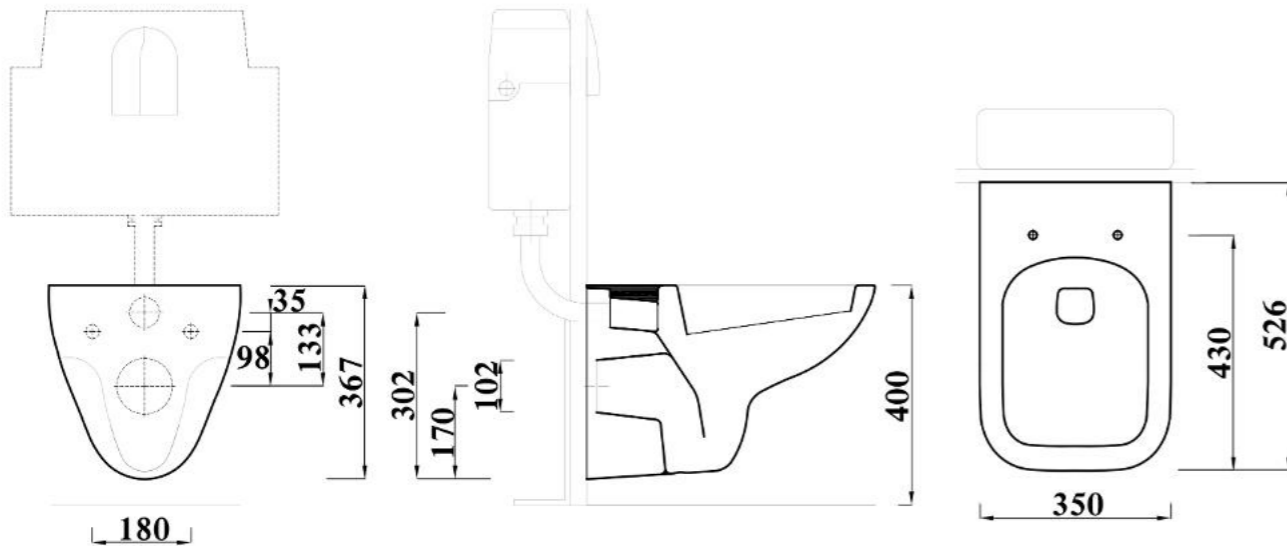

Cesar (Wall Hung)

Overview:

The wonderful modern classic design of Cesar wall hung toilet makes it a great choice for any modern bathroom at home and also in hotels and commercial premises.

Key Product Features:

- Horizontal outlet.
- Modern square shape.
- Water saving option.

Product	المنتج	مرحاض Pan	سبديلي Seat Cover
Code الكود	WC P	FS1CE2501A0000	FC100112140000
Colour اللون			
Material الخامة		Vitreous China | الخزف الصيني	Urea | يوريا
DOP بيانات الأداء		WCWH2	
Inlet مدخل المياه بالخران		Side inlet	فتحة تغذية جانبية
Sprayer شطاف		With Sprayer For WH	متوفر بفتحة شطاف لمرحاض معلق
Estimated Weight in Kg الوزن بالكيلو		16	3
Flushing mechanism صرف الماكينة		Concealed cistern	خران دفن
Flushing volume كمية مياه الصرف بالخران		4L	
CAD download تحميل الرسم الهندسي		√	N/A | لا يوجد
Standard المعايير القياسية		EN 997-CL1-4A+CL2	

Shown : Wall Hung WC, available on (P) trap. Available with or without douche.

Special Notes :

Pan fixes to wall.

ملاحظات خاصة :

يتم تثبيت المرحاض على الحائط.

All dimensions and weight are approximate and subject to normal ceramic variation.

جميع الأبعاد والاوزان تقديرية و تخضع لتغير السيراميك العادي .