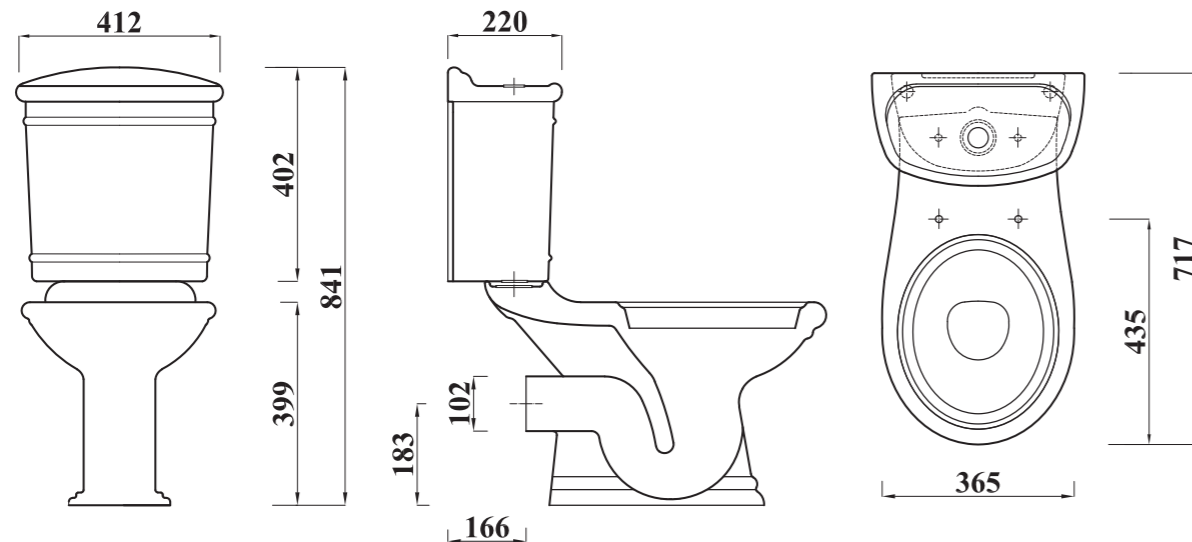

Legacy

Overview:

Close coupled WC with an ultimate fusion of classic contours, featuring a dual flush push button.

Key Product Features:

- Classic style.
- Horizontal outlet.
- Different colours.

Product	المنتج	مرحاض Pan	الخزان Cistern	سيدبلي Seat Cover
Code الكود	WC P WC S	FS10C213100000 FS10C223A00000	FS10C313100000	FC10C100000000
Colour اللون				
Material الخامة		Vitreous China | الخزف الصيني		Polypropylene | بولي بروبيلين
DOP بيانات الأداء			WCC1	
Inlet مدخل المياه بالخزان		Two bottom inlet	فتحة تغذية	
Sprayer شطاف		With Spr. Hole	متوفر بفتحة شطاف	
Estimated Weight in Kg الوزن بالكيلو	WC P WC S	18 22	13	2
Flushing mechanism صرف الماكينة		Single flush push button	ماكينة صرف بضغط فردي	
Flushing volume كمية مياه الصرف بالخزان			6L	
CAD download تحميل الرسم الهندسي		√	√	N/A | لا يوجد
Standard المعايير القياسية			EN997-CL1-6-VR11+CL2	

Shown :Close Coupled WC Suite, available in (P & S) trap. Available with douche.

Special Notes :

Pan fixes to floor - screws not supplied.
Cistern can be fixed to a wall.

ملاحظات خاصة:

يتم تثبيت المراض على الارض - المسامير غير مرفقة.
يمكن تركيب الخزان على الحائط.

All dimensions and weight are approximate and subject to normal ceramic variation.

جميع الأبعاد و الازان تقديرية و تخضع لتغير السيراميك العادي .