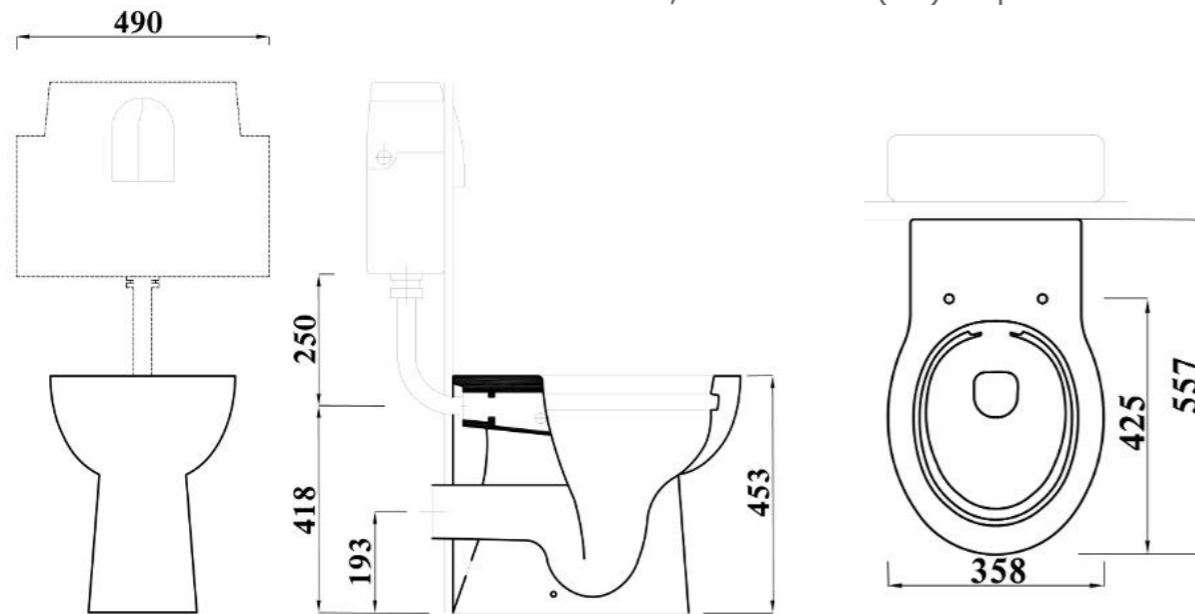

Cruise Less-abled

Overview:

The Cruise Pan is designed for those who are less mobile to retain their independence and to enjoy maximum safety in a home setting.

Key Product Features:

- Dual flush concealed cistern.
- Back to wall WC.
- Raised height.

Product	المنتج	مرحاض Pan	سيديلي Seat Cover
Code	الكود	FS1312LA000000	FC100112130000
Colour	اللون		
Material	الخامة	Vitreous China | الخزف الصيني	Urea | يوريا
DOP	بيانات الأداء	WCBTW2	
Inlet	مدخل المياه بالخزان	Side inlet	فتحة تغذية جانبية
Sprayer	شطاف	Without Spr. Hole	بدون فتحة شطاف
Estimated Weight in Kg الوزن بالكيلو		26	3
Flushing mechanism صرف الماكينة		Concealed cistern	خزان دفن
Flushing volume كمية مياه الصرف بالخزان		6L	
CAD download تحميل الرسم الهندسي		✓	N/A | لا يوجد
Standard المعايير القياسية		EN997-CL1-4A+CL2	

Shown : WC back to wall, available in (P) trap without douche.

Lecico

Special Notes :

Pan fixes to floor using side screws supplied with pan.

ملاحظات خاصة :

يتم تثبيت المراض على الارض تثبيت جانبي بالمسامير المرفقة مع المراض.

All dimensions and weight are approximate and subject to normal ceramic variation.

جميع الأبعاد و الاوزان تقديرية و تخضع لتغير السيراميك العادي .