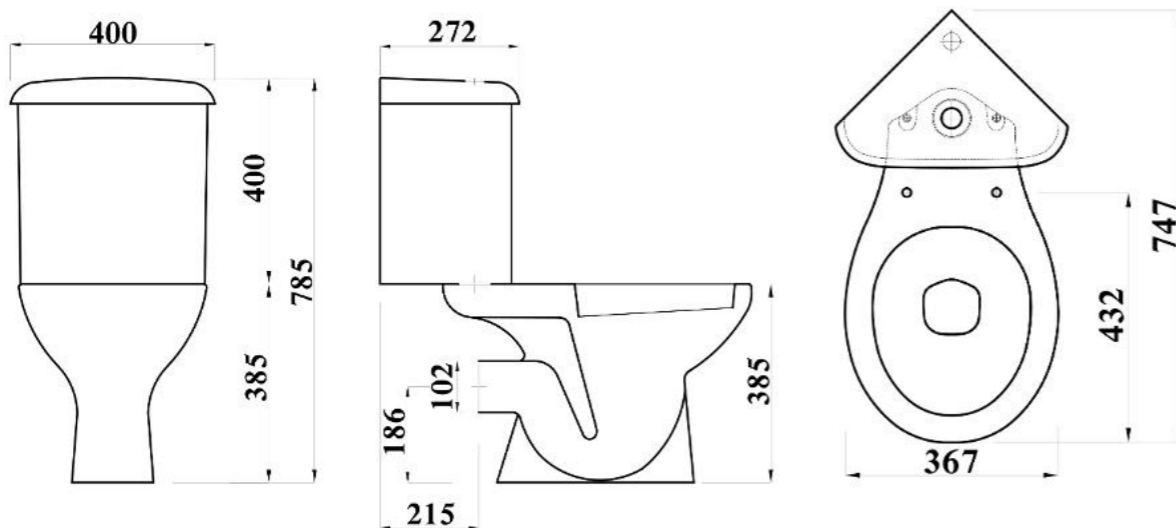

Clifton Corner

Overview:

The Clifton Corner WC is a practical solution for small or unusually shaped bathrooms.

Key Product Features:

- Compact design.
- Horizontal outlet.
- Space Saver.

Product	المنتج	مرحاض Pan	الخزان Cistern	سيديلي Seat Cover
Code الكود	WC P	FS1112G0000000	FS14C373910000	FC14C100000000
Colour اللون				
Material الخامة		Vitreous China | الخزف الصيني		Polypropylene | بولي بروبيلين
DOP بيانات الأداء			WCC1	
Inlet مدخل المياه بالخزان		One bottom inlet		افتحة تغذية
Sprayer شطاف		With Spr. Hole		متوفر بفتحة شطاف
Estimated Weight in Kg الوزن بالكيلو		14	13	2
Flushing mechanism صرف الماكينة		Dual flush push button		ماكينة صرف بضغط مزدوج
Flushing volume كمية مياه الصرف بالخزان			6L	
CAD download تحميل الرسم الهندسي		✓	✓	N/A | لا يوجد
Standard المعايير القياسية				EN997-CL1-6-VR11+CL2

Shown :Close Coupled WC Suite, available with douche and available in (P) trap.

Special Notes :

Pan fixes to floor - screws floor supplied.
Cistern can be fixed to Corner.

ملاحظات خاصة :

يتم تثبيت المراض على الارض - المسامير مرفقة.
يمكن تركيب الخزان على الحائط بالزاوية.

All dimensions and weight are approximate and subject to normal ceramic variation.

جميع الأبعاد و الاوزان تقديرية و تخضع لتغير السيراميك العادي .