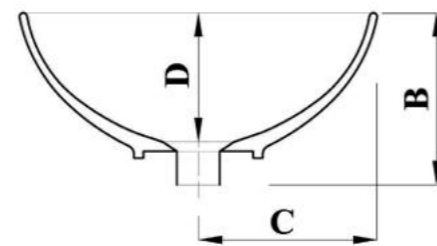

Vienna thin

Overview :

A thin lipped round basin perfect for mounting on a countertop or furniture. This basin looks great as a pair for a "his and hers" bathroom layout .

Key product features :

- Compact, smooth and easy clean design .
- Different colours .

Product	المنتج	37.5cm Basin حوض ٣٧,٥ سم
Zero tap hole Code كود بدون فتحة خلاط		FS16G0D7E20000
Colour	اللون	
Material	الخامة	Fireclay | فاير كلاي
DOP	بيانات الأداء	WBFC5
Standard	المعايير القياسية	EN14688-CL00
Estimated Weight in Kg الوزن بالكيلو		4
CAD download تنزيل الرسم الهندسي		✓
Counter Top mounted يثبت على السطح		Chrome overflow trim supplied with basin حلقة الصرف الاحتياطي مرفقة مع الحوض

Shown : 37.5 cm Basin , with Roma mixer.

Product dimensions

Size	A	B	C	D
37.5cm	375	180	187	135

مقاسات المنتج

All dimensions and weight are approximate and subject to normal ceramic variation.

جميع الأبعاد والاوزان تقديرية و تخضع لتغير السيراميك العادي .