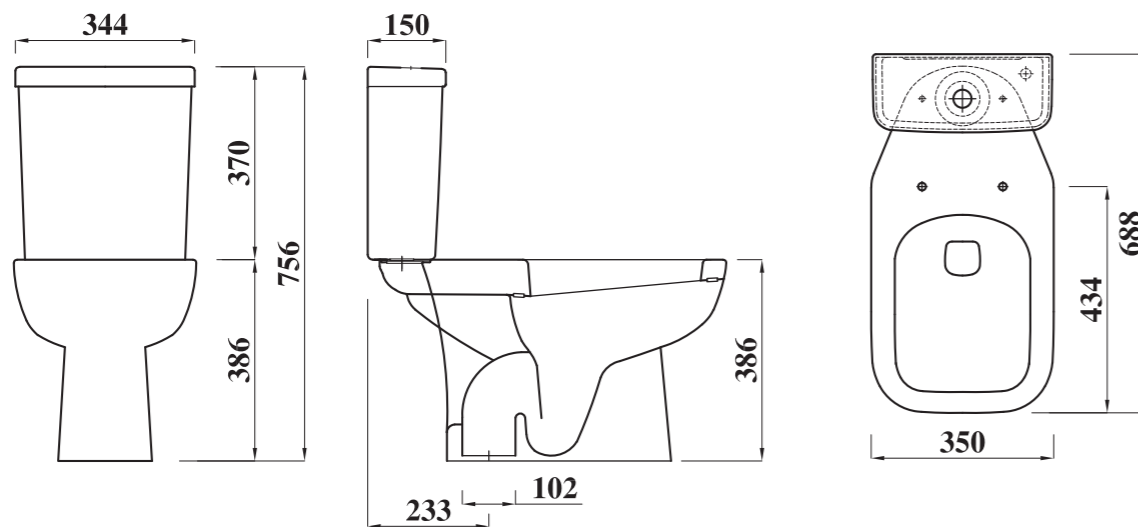

Cesar

Overview:

With clean lines this "soft square" ultra modern WC provides the latest in design. It will match a wide range of square or round basins giving you total flexibility. This WC is designed to work on either 6/4 liters or 4/2.6 liters to aid in water saving.

Key Product Features:

- European style.
- Horizontal / vertical outlet.
- Water saving option.
- Different colours.

Product	المنتج	Pan مرحاض	Cistern الخزان	Seat Cover سيدبلي
Code الكود	WC P WC S	FS1AL2B0110000 FS1CE220000000	FS1AL313910000	FC100112140000
Colour اللون				
Material الخامة		Vitreous China | الخزف الصيني		Urea | يوريا
DOP بيانات الأداء				WCC1 / WCC2
Inlet مدخل المياه بالخزان		One bottom inlet		بفتحة تغذية
Sprayer شطاف	WC P WC S	With Spr. Hole Without Spr. Hole		متوفر بفتحة شطاف بدون فتحة شطاف
Estimated Weight in Kg الوزن بالكيلو	WC P WC S	18 21	10	3
Flushing mechanism صرف الماكينة		Dual flush push button		ماكينة صرف ضاغط مزدوج
Flushing volume كمية مياه الصرف بالخزان			6L / 4L	
CAD download تحميل الرسم الهندسي		√	√	N/A | لا يوجد
Standard المعايير القياسية				EN997-CL1-6/4L-VR11+CL2

Shown :Close Coupled WC Suite, available in (P & S) trap. Available with douche.

Special Notes :

Pan fixes to floor using side fixing screws supplied with pan.
Cistern can be fixed to a wall.

ملاحظات خاصة :

يتم تثبيت المراض على الارض باستخدام مسامير تثبيت جانبي المرفق مع المراض. يمكن تركيب الخزان على الحائط.

All dimensions and weight are approximate and subject to normal ceramic variation.

جميع الأبعاد و الاوزان تقديرية و تخضع لتغير السيراميك العادي .