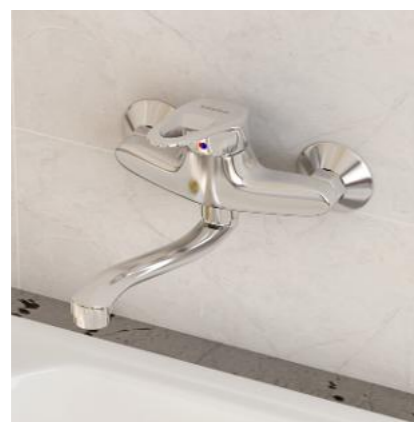

4

D-CP-L1508