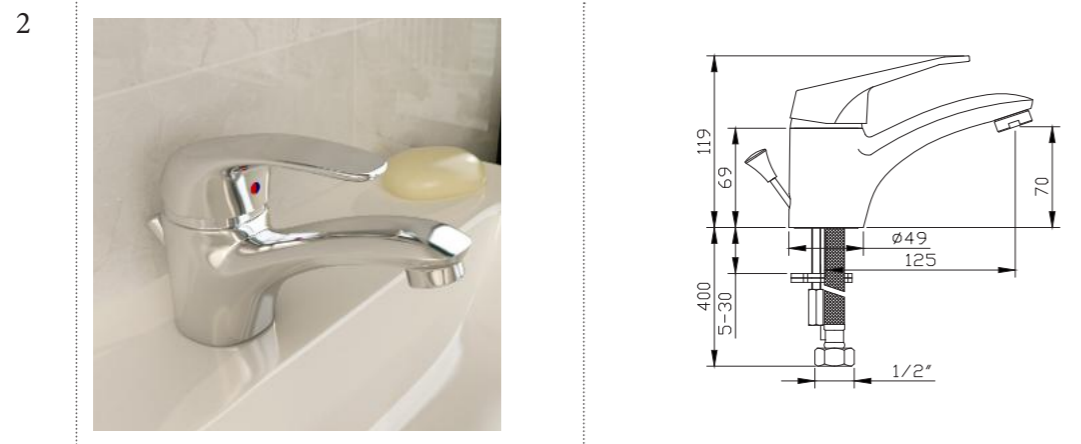

D-CP-L1500