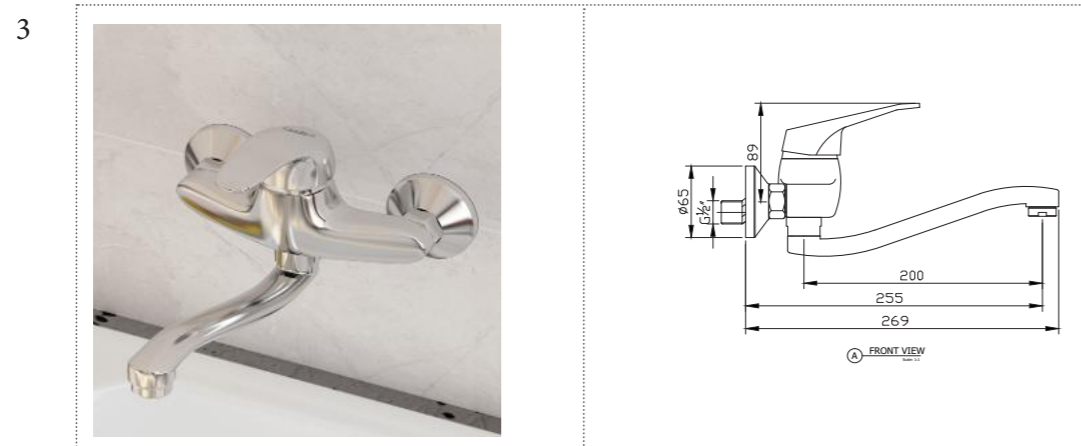

D-CP-L1503