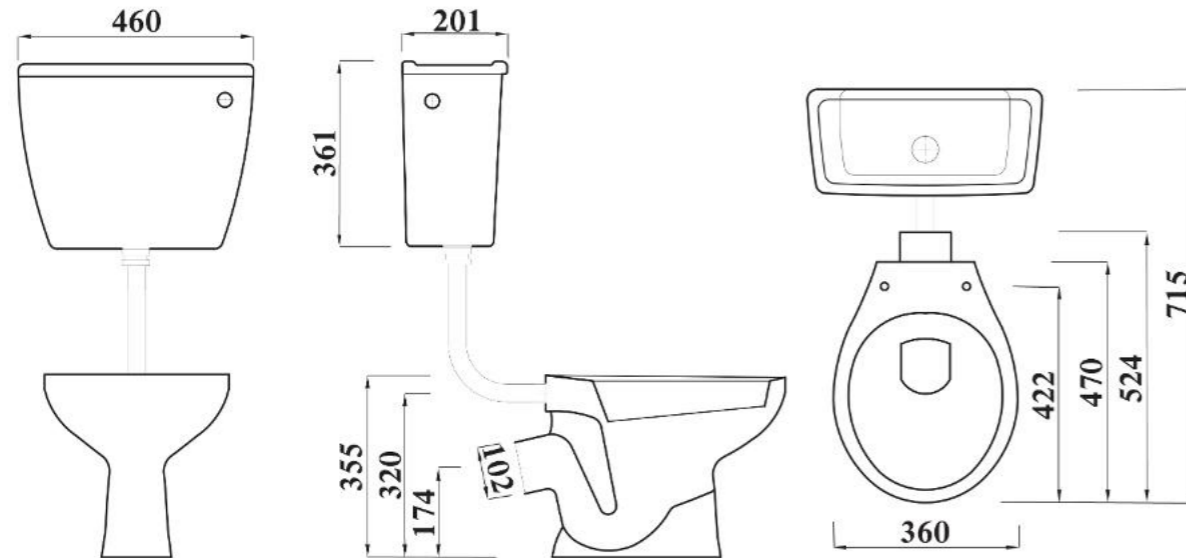

School WC P 35

Overview:

Designed for school and early years settings, this 350mm height toilet is designed for younger users. Pairs perfectly with the heavy duty ring seat, for high traffic environments.

Key Product Features:

- Classic design.
- Flush lever.

Product	المنتج	مرحاض Pan	الخزان Cistern	سبديلي Seat Cover
Code	الكود	FS177231000000	FS110331400000	FC1001128C0000
Colour	اللون	White		
Material	الضامة	Vitreous China | الخزف الصيني الزجاجي	Urea | يوريا	
DOP	بيانات الأداء	WCBTW1		
Inlet	مدخل المياه بالخزان	Side inlet | فتحة تغذية جانبية		
Sprayer	شطاف	Without Spr. Hole | بدون فتحة شطاف		
Estimated Weight in Kg الوزن بالكيلو		12	15	2
Flushing mechanism صرف الماكينة		Lever | ذراع أمامي		
Flushing volume كمية مياه الصرف بالخزان		6L		
CAD download تحميل الرسم الهندسي		✓	✓	N/A | لا يوجد
Standard المعايير القياسية		EN997-CL1-6A+CL2		

Shown : WC available in (P) trap. Available without douche.

Special Notes :

Pan fixes to floor using screws not supplied with pan.
Cistern can be fixed to a wall.

ملاحظات خاصة :

يتم تثبيت المراض على الارض باستخدام مسامير غير مرفقة.
يمكن تركيب الخزان على الحائط.

All dimensions and weight are approximate and subject to normal ceramic variation.

جميع الأبعاد و الاوزان تقديرية و تخضع لتغير السيراميك العادي .