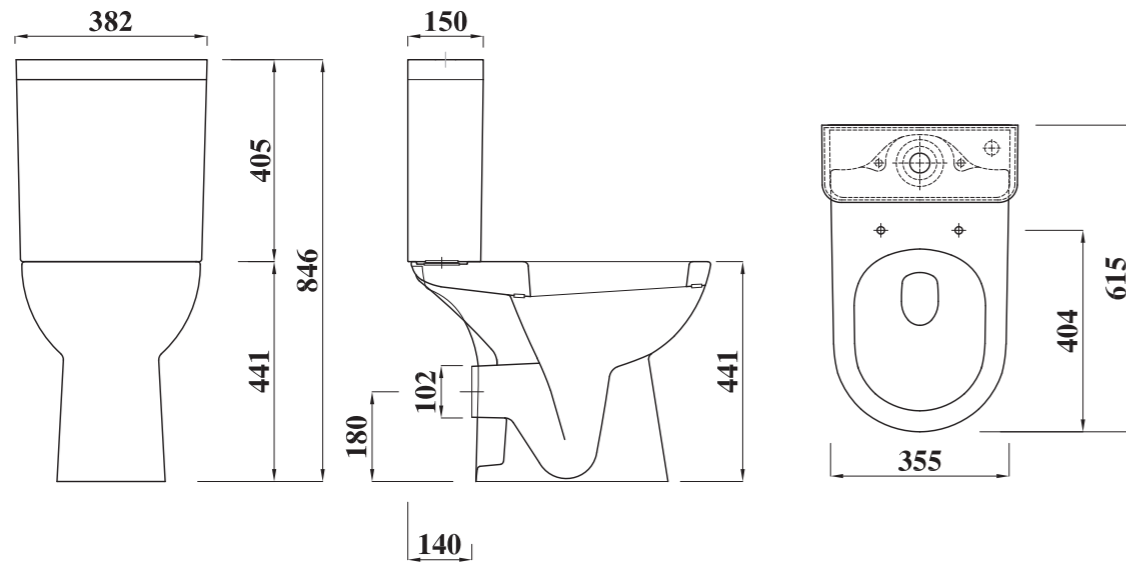

Concord

Overview:

This comfort-height round WC is a modern, designer toilet with a higher height than standard models, making it more comfortable to use.

Key Product Features:

- Modern style.
- Horizontal outlet.
- Raised height.
- Space Saver.

Product	المنتج	مرحاض Pan	الخزان Cistern	سبديلي Seat Cover
Code الكود	WC P	FS17F210110000	FS17F313110000	FC100112100000
Colour اللون				
Material الخامة		Vitreous China | الخزف الصيني		Urea | يوريا
DOP بيانات الأداء			WCC1	
Inlet مدخل المياه بالخزان		Two bottom inlet	فتحة تغذية	
Sprayer شطاف		With Spr. Hole	متوفر بفتحة شطاف	
Estimated Weight in Kg الوزن بالكيلو		20	13	3
Flushing mechanism صرف الماكينة		Dual flush push button	ماكينة صرف ضاغط مزدوج	
Flushing volume كمية مياه الصرف بالخزان			6L	
CAD download تحميل الرسم الهندسي		√	√	N/A | لا يوجد
Standard المعايير القياسية				EN997-CL1-6-VR11+CL2

Shown :Close Coupled WC Suite height 44 cm, available with douche.
Available in (P) trap.

Special Notes :

Pan fixes to floor using side fixing screws supplied with pan.
Cistern can be fixed to a wall.

ملاحظات خاصة :

يتم تثبيت المراض على الارض باستخدام مسامير تثبيت جانبي المرفق مع المراض. يمكن تركيب الخزان على الحائط.