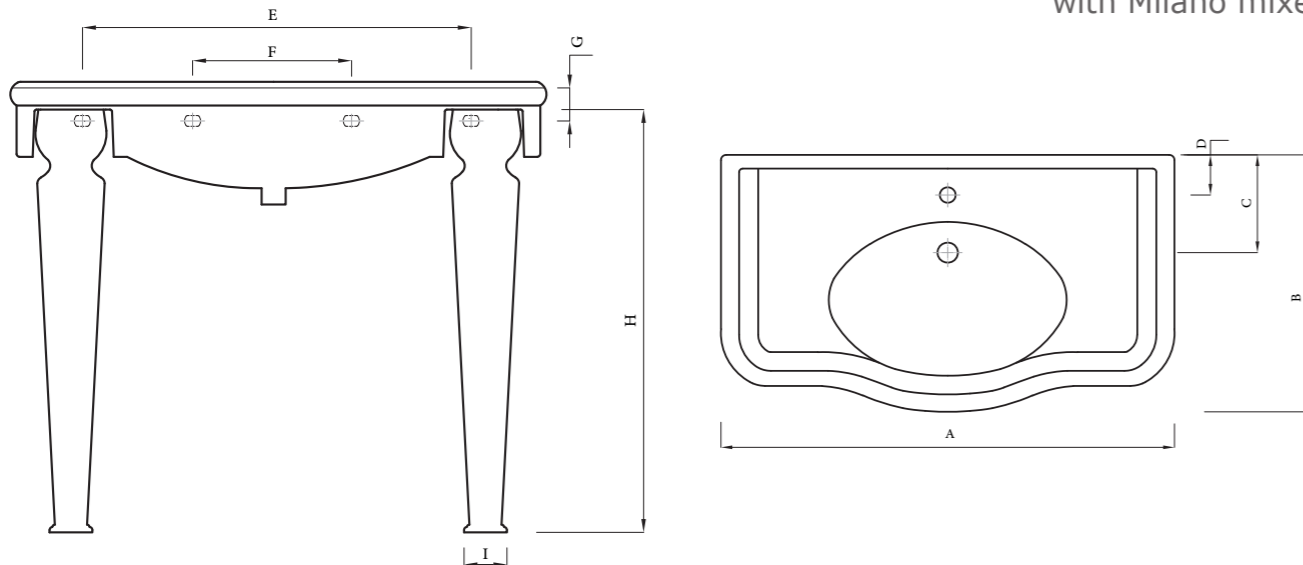

Key product features :

- Classic design.
- Internal overflow.
- Center one tap hole.

Product	المنتج	100 cm Basin	حوض ١٠٠ سم
One tap hole Code	كود بفتحة خلاط	FS16Q0DJ100000	
Colour	اللون		
Material		Fireclay	فاير كلاي
DOP	بيانات الأداء	WBFC1	
Standard	المعايير القياسية	EN 14688-CL10	
Estimated Weight in Kg	الوزن بالكيلو	33	
Legs	أرجل	FS16Q130000000	
Semi pedestal	نصف عامود	N/A	لا يوجد
CAD download	تنزيل الرسم الهندسي	✓	
Wall mounted	معلق على الحائط	Basin fixes to wall - screws are included and chrome overflow trim يتم تركيب الحوض مباشرة على الحائط - المسامير مرفقة و حلقة الصرف الاحتياطي للحوض	

Shown : 100 cm Basin with legs. Available with one tap hole only with Milano mixer.