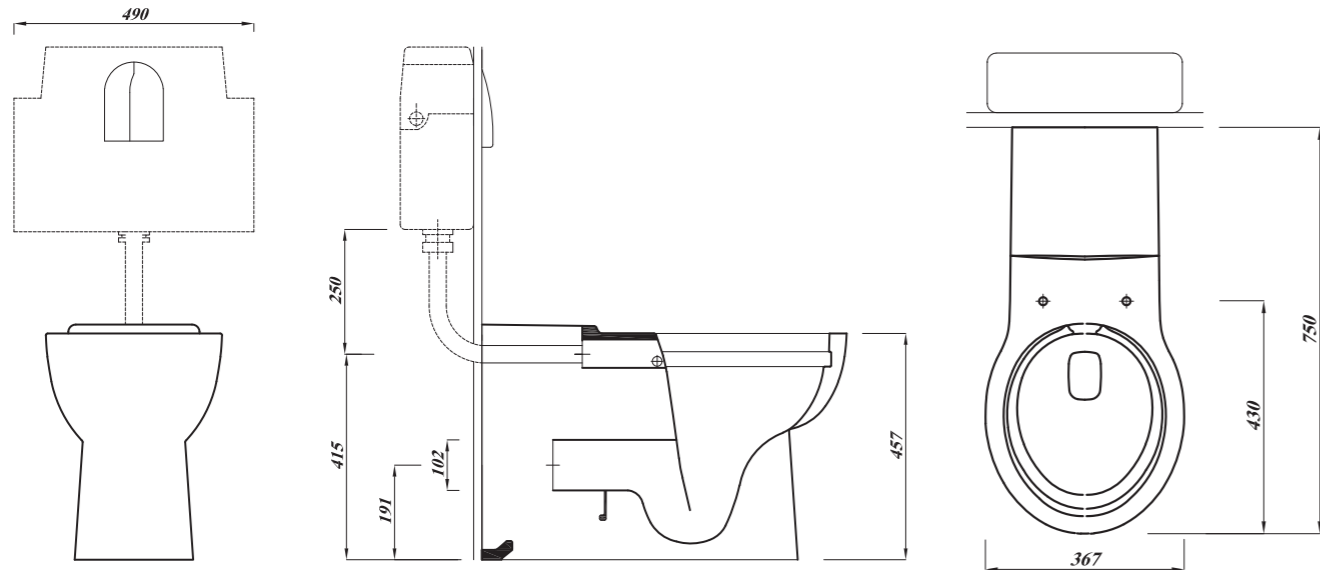

Cerra Less-abled

Overview:

Cerra BTW WC is designed with strong focus on providing safe bathroom use for less-abled.

Key Product Features:

- Dual flush concealed cistern.
- Back to wall WC.
- Raised height.

Product	المنتج	مرحاض Pan	سيديلي Seat Cover
Code	الكود	FS13127A000000	FC100112130000
Colour	اللون		
Material	الضامة	Vitreous China | الخزف الصيني	Urea | يوريا
DOP	بيانات الأداء	WCBTW2	
Inlet	مدخل المياه بالخزان	Side inlet	فتحة تغذية جانبية
Sprayer	شطاف	Without Spr. Hole	بدون فتحة شطاف
Estimated Weight in Kg الوزن بالكيلو		35	3
Flushing mechanism صرف الماكينة		Concealed cistern	خزان دفن
Flushing volume كمية مياه الصرف بالخزان		4L	
CAD download تحميل الرسم الهندسي		√	N/A | لا يوجد
Standard المعايير القياسية		EN997-CL1-4A+CL2	

Shown : WC back to wall, available in (P) trap without douche.

Lecico

Special Notes :

Pan fixes to floor using side screws supplied with pan.

ملاحظات خاصة :

يتم تثبيت المراض على الارض تثبيت جانبي بالمسامير المرفقة.

All dimensions and weight are approximate and subject to normal ceramic variation.

جميع الأبعاد و الأوزان تقديرية و تخضع لتغير السيراميك العادي .