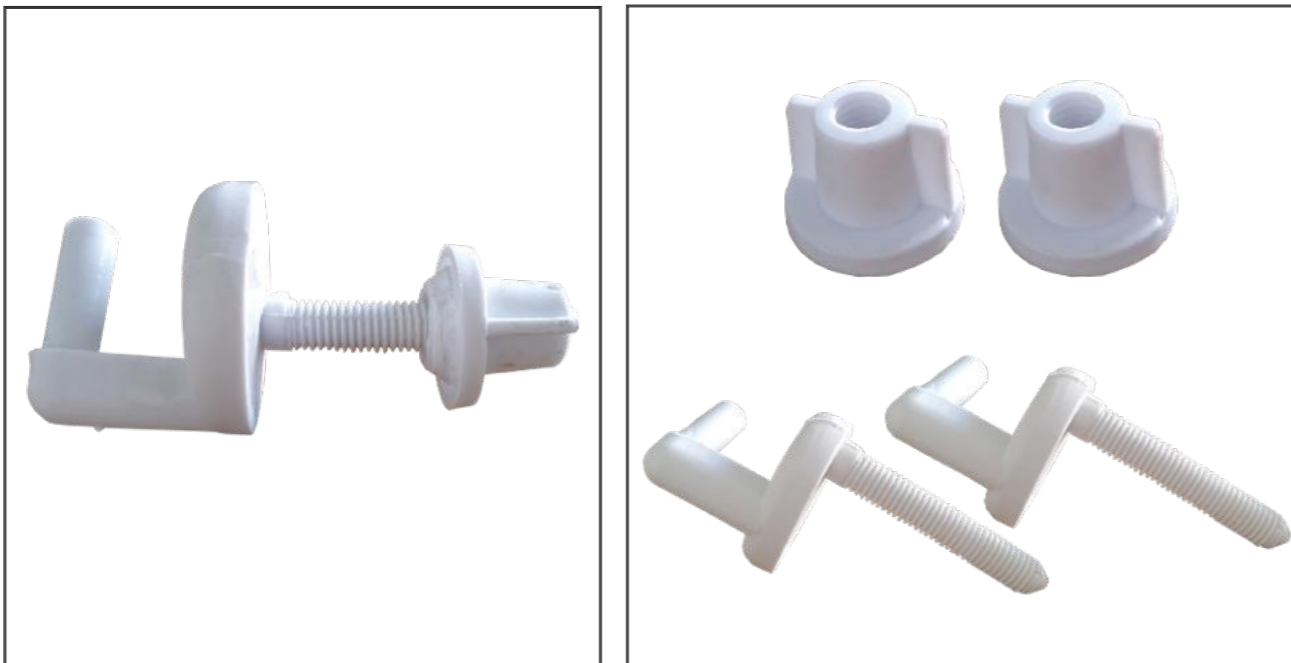

Special Notes :

Although every effort is made not to change the above product specification, Lecico reserve the right to do so without prior notification if necessary.

ملاحظات خاصة :

على الرغم من المحاولات لعدم التغيير في المنتجات طبقا للمواصفات المذكورة بالأعلى الا انه ليسيكو تحتفظ بحقها في تعديل منتجاتها دون سابق انذار اذا لزم الامر.