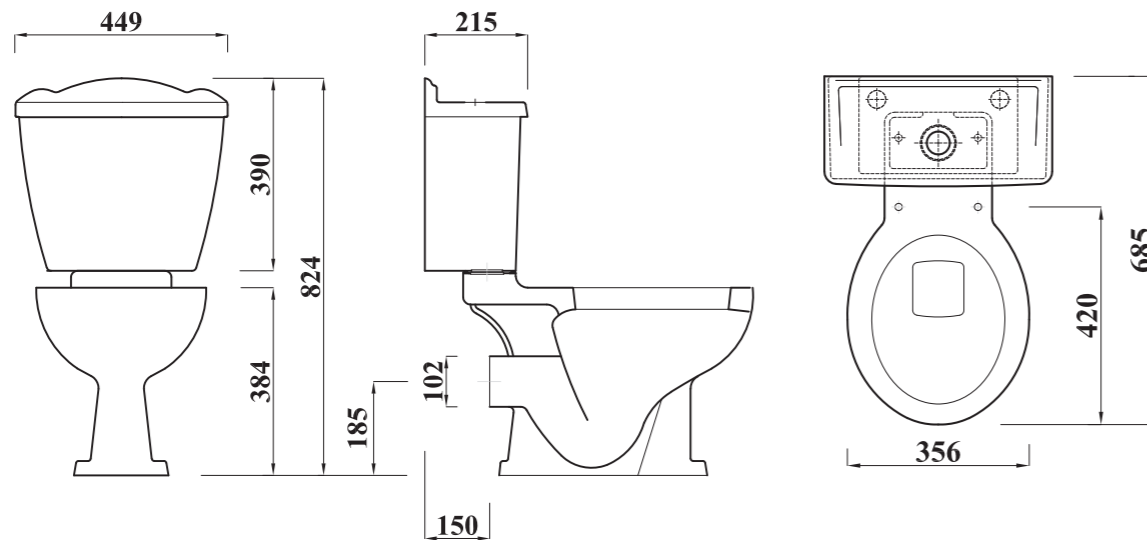

Victoria

Overview:

A classically designed traditional Victorian style WC that would fit perfectly into a classical or a neo-traditional styled bathroom.

Key Product Features:

- Elegant Classic style.
- Horizontal outlet.
- Different colours.

Product	المنتج	Pan مرحاض	Cistern الخزان	Seat Cover سيدبلي
Code الكود	WC P	FS12A212100000	FS120313100000	FC14C100000000
Colour اللون				
Material الخامة		Vitreous China | الخزف الصيني		Polypropylene | بولي بروبيلين
DOP بيانات الأداء			WCC1	
Inlet مدخل المياه بالخزان		Two bottom inlet	فتحة تغذية	
Sprayer شطاف		With Spr. Hole	متوفر بفتحة شطاف	
Estimated Weight in Kg الوزن بالكيلو		16	15	2
Flushing mechanism صرف الماكينة		Single flush push button	ماكينة صرف بضغط فردي	
Flushing volume كمية مياه الصرف بالخزان			6L	
CAD download تحميل الرسم الهندسي		✓	✓	N/A | لا يوجد
Standard المعايير القياسية				EN997-CL1-6-VR11+CL2

Shown :Close Coupled WC Suite, available with (P) trap, with or without douche.

Special Notes :

Pan fixes to floor - screws not supplied.
Cistern can be fixed to a wall.

ملاحظات خاصة :

يتم تثبيت المراض على الارض - المسامير غير مرفقة.
يمكن تركيب الخزان على الحائط.

All dimensions and weight are approximate and subject to normal ceramic variation.

جميع الأبعاد و الاوزان تقديرية و تخضع لتغير السيراميك العادي .