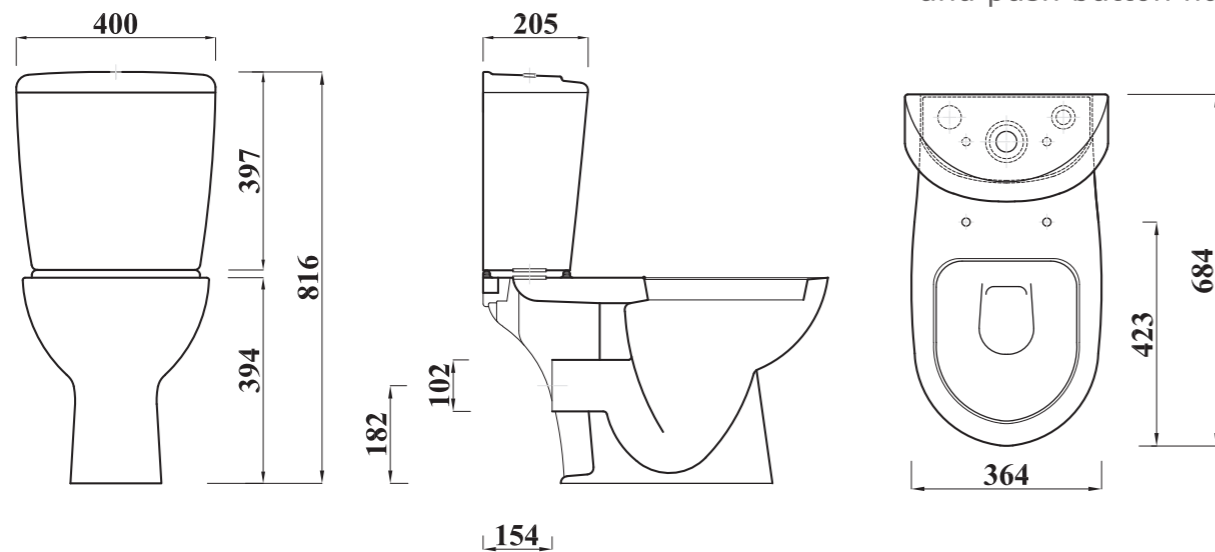

154

Laguna

Overview:

The sharp linear edges with soft curves give a unique chic feel to the bathroom, featuring a dual flush push button.

Key Product Features:

- Elegant unique style.
- Horizontal/ vertical outlet.

Product	المنتج	مرحاض Pan	الخزان Cistern	سيدبلي Seat Cover
Code الكود	WC P WC S	FS131211100000 FS131221100000	FS131313100000	FC14C100000000
Colour اللون				
Material الخامة		Vitreous China | الخزف الصيني		Polypropylene | بولي بروبيلين
DOP بيانات الأداء			WCC1	
Inlet مدخل المياه بالخزان		Two bottom inlet	فتحة تغذية	
Sprayer شطاف		With Spr. Hole	متوفر بفتحة شطاف	
Estimated Weight in Kg الوزن بالكيلو	WC P WC S	24 25	12	2
Flushing mechanism صرف الماكينة		Dual flush push button	ماكينة صرف بضغط مزدوج	
Flushing volume كمية مياه الصرف بالخزان		6 liters	٦ لتر	
CAD download تحميل الرسم الهندسي		✓	✓	N/A | لا يوجد
Standard المعايير القياسية			EN997-CL1-6-VR11+CL2	

Special Notes :

Pan fixes to floor using side fixing screws supplied with pan.
Cistern can be fixed to a wall.

ملاحظات خاصة :

يتم تثبيت المرحاض على الارض باستخدام مسامير تثبيت جانبية المرفقة مع المرحاض. يمكن تركيب الخزان على الحائط.

All dimensions and weight are approximate and subject to normal ceramic variation.

جميع الأبعاد و الاوزان تقديرية و تخضع لتغير السيراميك العادي .