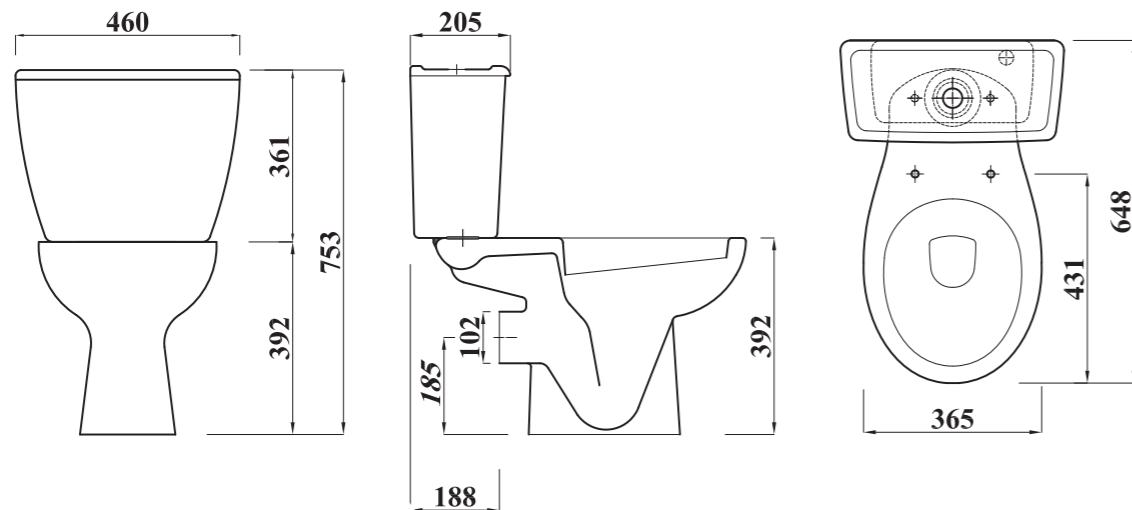

Emy

Overview:

With a round design Emy WC will add an aesthetic atmosphere to your bathroom.

Key Product Features:

- Horizontal outlet.

Product	المنتج	مرحاض Pan	الخران Cistern	سيديلي Seat Cover
Code الكود	WC P	FS1EM211QY0000	FS1EM3B3100000	FC14C100000000
Colour اللون				
Material الخامة		Vitreous China | الخزف الصيني		Polypropylene | بولي بروبيلين
DOP بيانات الأداء			WCC1	
Inlet مدخل المياه بالخران		Two bottom inlet		فتحة تغذية
Sprayer شطاف		With Spr. Hole		متوفر بفتحة شطاف
Estimated Weight in Kg الوزن بالكيلو		16	14	2
Flushing mechanism صرف الماكينة		Single flush push button		ماكينة صرف بضغط فردي
Flushing volume كمية مياه الصرف بالخران		6 liters		٦ لتر
CAD download تحميل الرسم الهندسي		√	√	N/A | لا يوجد
Standard المعايير القياسية				EN997-CL1-6-VR11+CL2

Shown :Close Coupled WC suite, available with or without douche.
Available in (P) trap.

Special Notes :

Pan fixes to floor using side fixing screws supplied with pan.
Cistern can be fixed to a wall.

ملاحظات خاصة :

يتم تثبيت المراض على الارض باستخدام مسامير تثبيت أرضية المرفقة مع المراض. يمكن تركيب الخزان على الحائط.

All dimensions and weight are approximate and subject to normal ceramic variation.

جميع الأبعاد و الاوزان تقديرية و تخضع لتغير السيراميك العادي .