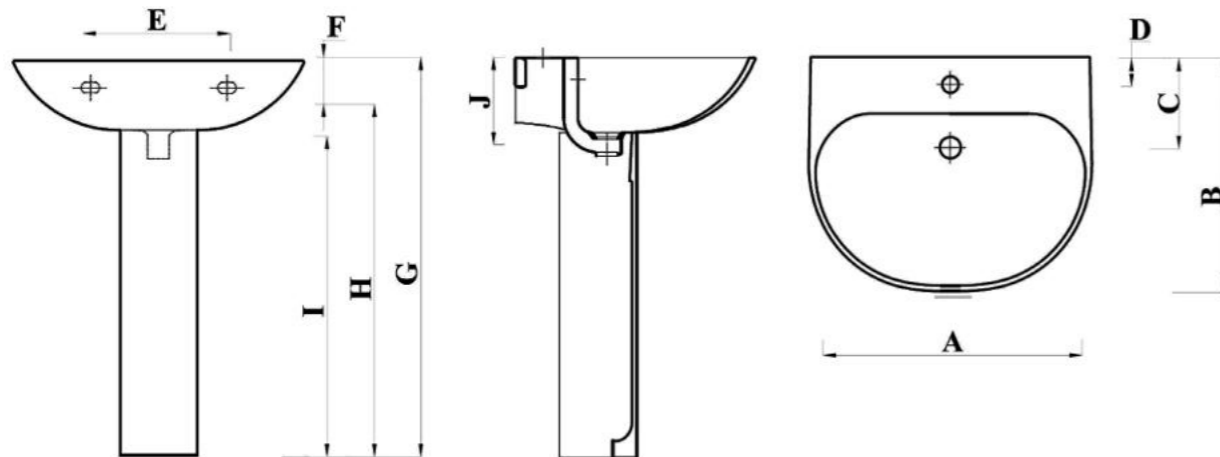

Product dimensions

مقاسات المنتج

Size	A	B	C	D	E	F	G	H	I	J
60cm	602	497	192	58	283	56	840	784	707	203

All dimensions and weight are approximate and subject to normal ceramic variation.

جميع الأبعاد والاوزان تقديرية و تخضع لتغير السيراميك العادي .