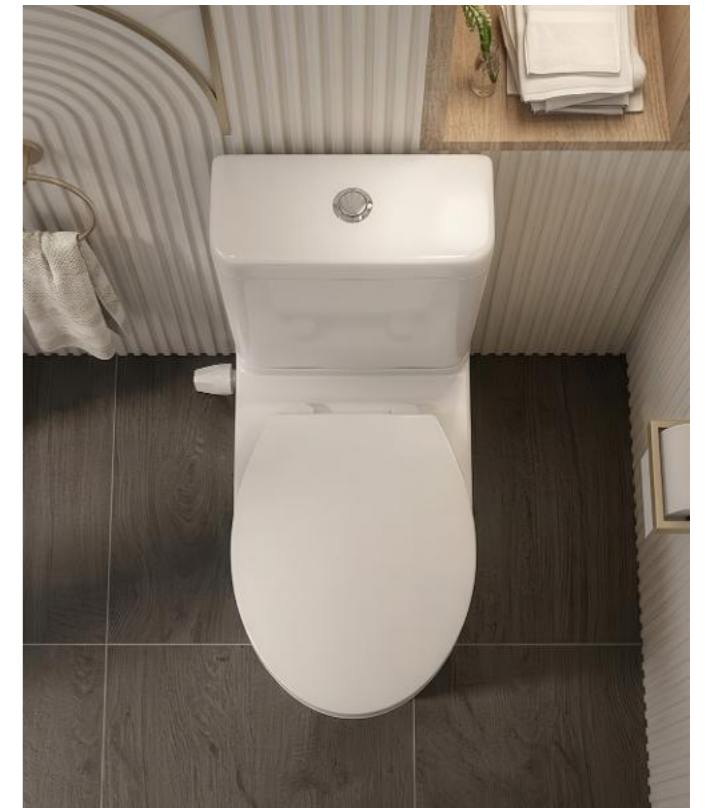

Galaxy Set

Wrapped Set

Overview :

Discover a world of unmatched luxury with the Galaxy set, featuring an exclusive design that will exceed all your expectations.

Coupled WC Suite, available with douche, available in (P) trap. 60 cm Basin & Pedestal. Available with 1 tap hole only.