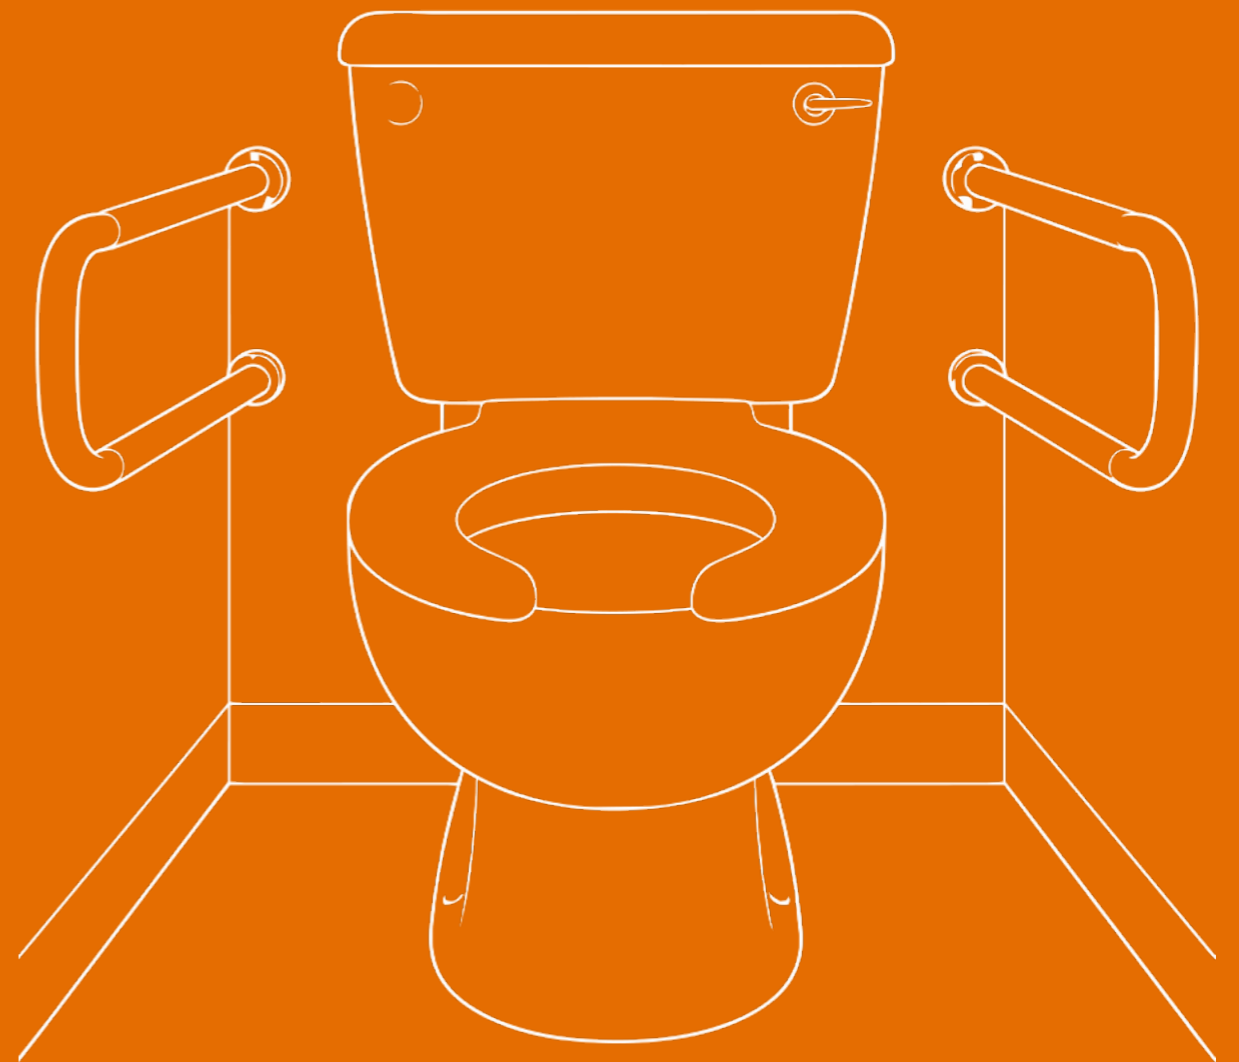

Less-abled