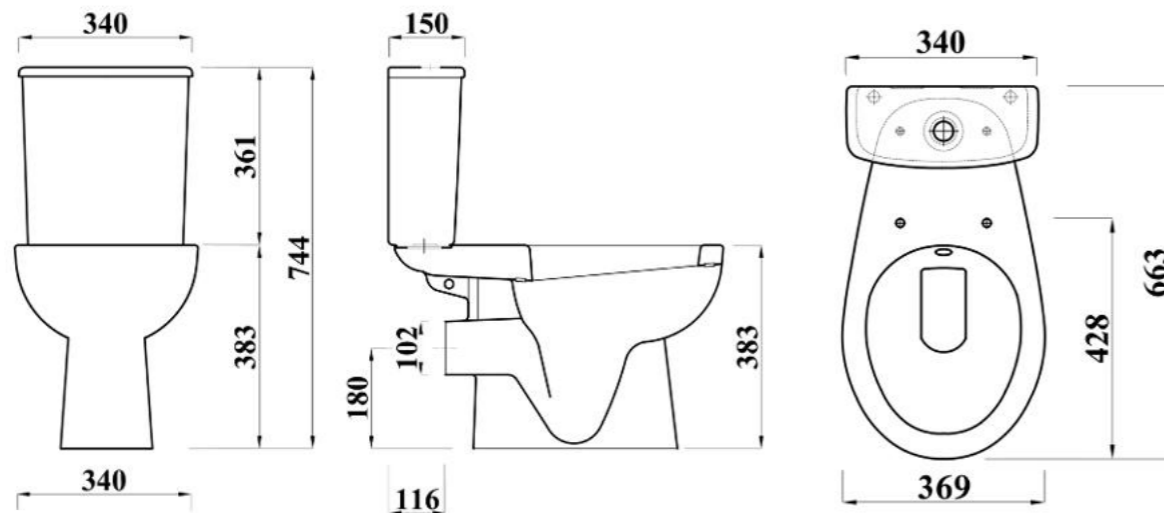

Diamond

Overview:

Bold simple lines not only look strikingly modern, they're also much easier to keep clean. This WC is designed to work on either 6/4 liters or 4/2.6 liters to aid in water saving.

Key Product Features:

- Strikingly modern style.
- Horizontal outlet.
- Different colours.
- Water saving option.

Product	المنتج	Pan	مرحاض	Cistern	الخران	Seat Cover	سبديلي
Code	الكود	WC P	FS1AK210110000	FS1AK313110000	FC14C100000000		
Colour	اللون						
Material	الخامة	Vitreous China	الخرزف الصيني			Polypropylene	بولي بروبيلين
DOP	بيانات الأداء						
Inlet	مدخل المياه بالخران		Two bottom inlet		فتحة تغذية		
Sprayer	شطاف		With Spr. Hole		متوفر بفتحة شطاف		
Estimated Weight in Kg	الوزن بالكيلو		16		10		2
Flushing mechanism	صرف الماكينة		Dual flush push button		ماكينة صرف بضغط مزدوج		
Flushing volume	كمية مياه الصرف بالخران				6L / 4L		
CAD download	تحميل الرسم الهندسي		✓		✓		N/A | لا يوجد
Standard	المعايير القياسية						EN997-CL1-6/4-VR11+CL2

Shown :Close Couple WC Suite, available with douche. Available in (P) trap.

Special Notes :

Pan fixes to floor using side fixing screws supplied with pan.
Cistern can be fixed to a wall.

ملاحظات خاصة :

يتم تثبيت المراض على الارض باستخدام مسامير تثبيت جانبي المرفق مع المراض. يمكن تركيب الخزان على الحائط.

All dimensions and weight are approximate and subject to normal ceramic variation.

جميع الأبعاد و الاوزان تقديرية و تخضع لتغير السيراميك العادي .