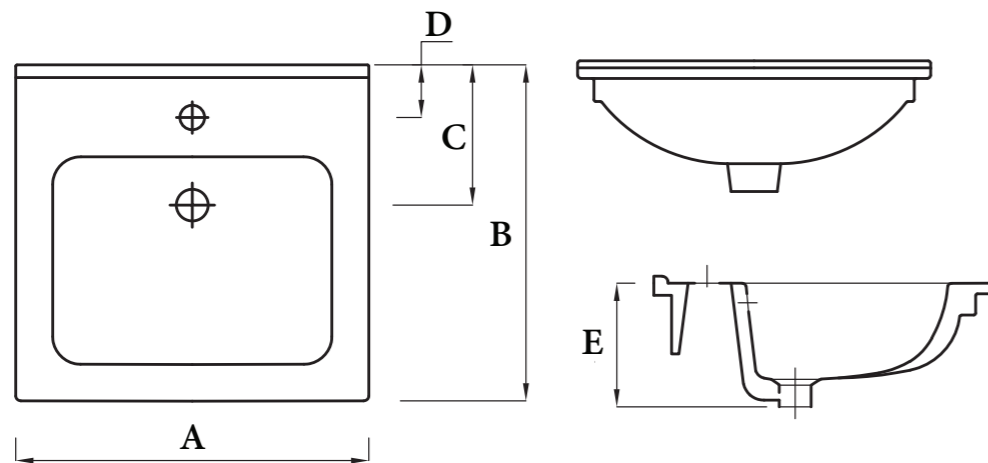

Product dimensions

Size	A	B	C	D	E
50cm	497	476	199	75	175

مقاسات المنتج

All dimensions and weight are approximate and subject to normal ceramic variation.

جميع الأبعاد والاوزان تقديرية و تخضع لتغير السيراميك العادي .