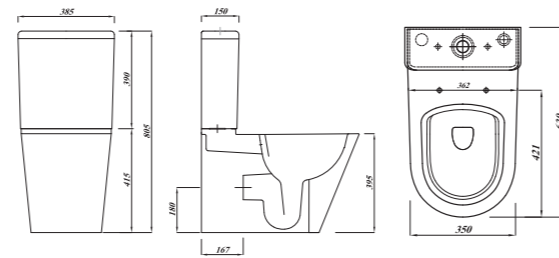

Elegance Round Wall-Hung

Shown: Wall Hung WC, available on (P) trap. Available with or without douche.