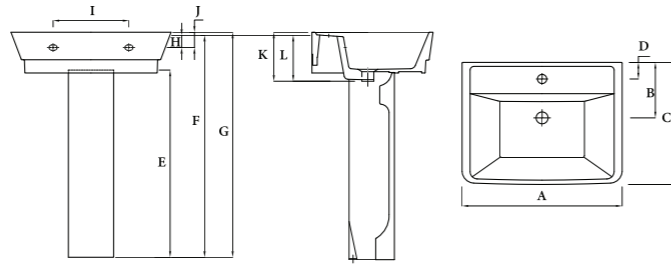

Key product features

- Square modern design.
- Ceramic overflow ring.

Product dimensions

Size	A	B	C	D	E	F	G	H	I
60cm	601	210	461	63	707	851	863	51	285

Product	60cm Basin
One tap hole Code	FS1RT01B100000
Colour	
Material	Vitreous China
DOP	WBVC2
Standard	EN 14688-CL15
Estimated Weight (Kg)	18
Full pedestal	FS1RT110000000
Semi pedestal	N/A
CAD download	✓
Wall mounted	Basin fixes to wall - screws not supplied