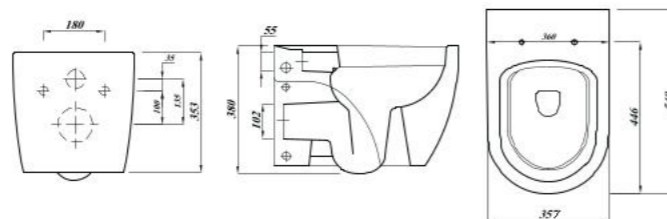

Wrapped Sets - Matrix Round Range

Matrix Basin with Pedestal

Shown: 65cm Basin & Pedestal.

Key product features

- Modern design.
- Chrome effect overflow ring.

Product dimensions

Size	A	B	C	D	E	F	G	H	I	J
65cm	653	445	205	68	284	67	820	753	655	195

Product	65cm Basin
One tap hole Code	FS1380NC100000
Colour	
Material	Fireclay
DOP	WBFC2
Standard	EN 14688-CL15
Estimated Weight (Kg)	20
Full pedestal	FS12Q160000000
Semi pedestal	FS111120000000
CAD download	✓
Wall mounted	Basin fixes to wall - screws are included and chrome overflow trim

Matrix Round Combination

Shown : Close Coupled WC Suite, available with douche, available in (P) trap.

Key product features

- Modern style.
- Space Saver.
- Horizontal outlet.
- Different colours.

Product	Pan	Cistern	Seat Cover
Code	WC P FS1AS2101Y0000	FS1AS313110000	FC100112160000
Colour			
Material	Vitreous China	Urea	
DOP	WCC1		
Inlet	Two bottom inlet		
Sprayer	With Spr. Hole		
Estimated Weight (Kg)	26	11	2
Flushing mechanism	Dual flush push button		
Flushing volume	6L		
CAD download	✓	✓	N/A
Standard	EN997-CL1-6-VRII+CL2		

Matrix Round Wall Hung

Shown: Wall Hung WC, available on (P) trap. Available with or without douche.

Key product features

- Luxury design.
- Rimless.
- Very Powerful Flush.
- Horizontal outlet.

Product	Pan	Cistern	Seat Cover
Code	WC WH FS11N2UA1A0000	FC10070005ZZ00	FC100112160000
Colour			
Material	Vitreous China	Urea	
DOP	WCWH1		
Inlet	One bottom inlet		
Sprayer	With Spr. Hole		
Estimated Weight (Kg)	26	12	3
Flushing mechanism	Dual flush push button		
Flushing volume	6L		
CAD download	✓	✓	N/A
Standard	EN997-CL1-6A+CL2