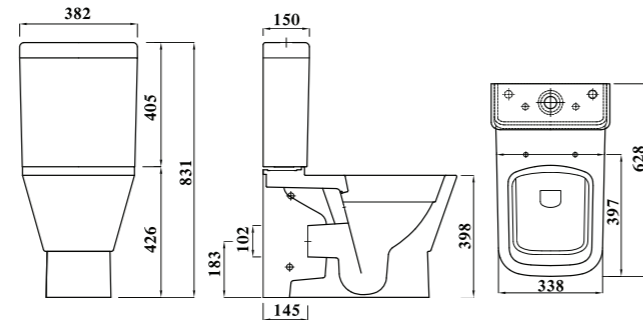

Key product features

- Rimless.
- Luxury design.
- Horizontal outlet.
- Very Powerful Flush.

Product	Pan	Cistern	Seat Cover
Code	WC P FS1RT21B100000	FS1RT313100000	FC100112030001
Colour			
Material	Vitreous China	Polypropylene	
DOP	WCC1		
Inlet	Two bottom inlet		
Sprayer	With Spr. Hole		
Estimated Weight (Kg)	29	12	1
Flushing mechanism	Dual flush push button		
Flushing volume	6L		
CAD download	✓	✓	N/A
Standard	EN997-CL1-6-VR11+CL2