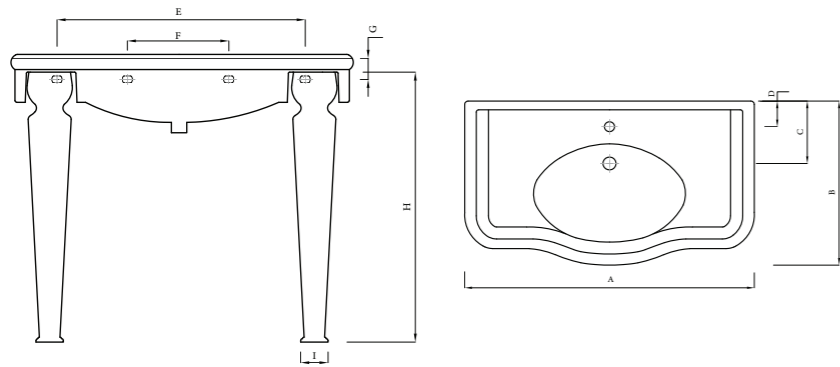

PRODUCT	100 cm Basin
One tap hole code	FS16Q0DJ100000
Colour	
Material	Fireclay
Standard	EN 14688-CL10
Estimated weight in kilo	33
CAD download	
DOP	WBFC1
Legs	FS16Q130000000
Semi pedestal	N/A
Wall mounted	Basin fixes to wall - screws are included and chrome overflow trim