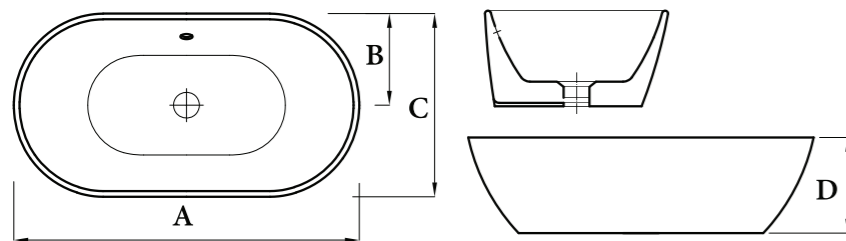

### Key product features

Modern design.  
Space saver basin.  
Thin Edges.

PRODUCT	60cm Basin										
Zero tap hole code	FS1KS05B140000										
Colour											
Material	Fireclay										
Standard	EN 14688-CL15										
Estimated weight in kilo	10										
CAD download	✓										
DOP	WBFC2										
<b>Product dimensions</b> <table border="1"> <tr> <td>Size</td> <td>60 cm</td> </tr> <tr> <td>A</td> <td>600</td> </tr> <tr> <td>B</td> <td>160</td> </tr> <tr> <td>C</td> <td>320</td> </tr> <tr> <td>D</td> <td>167</td> </tr> </table>		Size	60 cm	A	600	B	160	C	320	D	167
Size	60 cm										
A	600										
B	160										
C	320										
D	167										