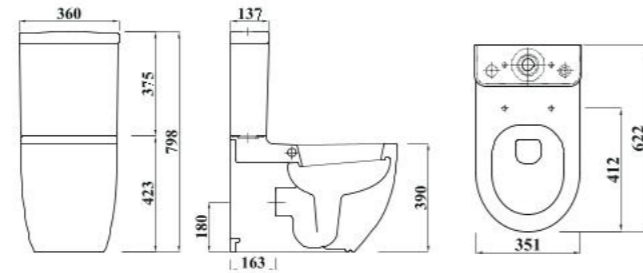

Wrapped Sets - Matrix Round Range

Matrix Basin with Pedestal

Shown: 65cm Basin & Pedestal.

Key product features

- Modern design.
- Chrome effect overflow ring.

Product dimensions

Size	A	B	C	D	E	F	G	H	I	J
65cm	653	445	205	68	284	67	820	753	655	195

Product	65cm Basin
One tap hole Code	FS1380NC100000
Colour	
Material	Fireclay
DOP	WBFC2
Standard	EN 14688-CL15
Estimated Weight (Kg)	20
Full pedestal	FS12Q160000000
Semi pedestal	FS111120000000
CAD download	✓
Wall mounted	Basin fixes to wall - screws are included and chrome overflow trim

Matrix Round Combination

Shown : Close Coupled WC Suite, available with douche, available in (P) trap.

Key product features

- Modern style.
- Space Saver.
- Horizontal outlet.
- Different colours.

Product	Pan	Cistern	Seat Cover
Code	WC P FS1AS2101Y0000	FS1AS313110000	FC100112160000
Colour			
Material	Vitreous China	Urea	
DOP	WCC1		
Inlet	Two bottom inlet		
Sprayer	With Spr. Hole		
Estimated Weight (Kg)	26	11	2
Flushing mechanism	Dual flush push button		
Flushing volume	6L		
CAD download	✓	✓	N/A
Standard	EN997-CL1-6-VRII+CL2		

Matrix Round Wall Hung

Shown: Wall Hung WC, available on (P) trap. Available with or without douche.

Key product features

- Luxury design.
- Rimless.
- Very Powerful Flush.
- Horizontal outlet.

Product	Pan	Cistern	Seat Cover
Code	WC WH FS11N2UA1A0000	FC10070005ZZ00	FC100112160000
Colour			
Material	Vitreous China	Urea	
DOP	WCWH1		
Inlet	One bottom inlet		
Sprayer	With Spr. Hole		
Estimated Weight (Kg)	26	12	3
Flushing mechanism	Dual flush push button		
Flushing volume	6L		
CAD download	✓	✓	N/A
Standard	EN997-CL1-6A+CL2