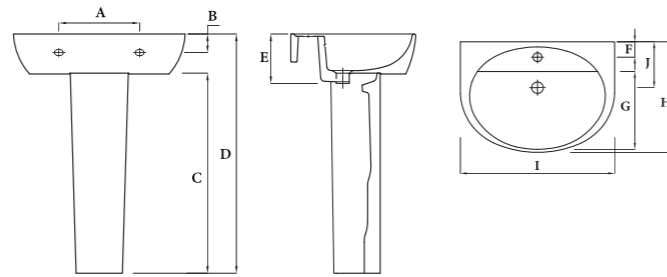

Galaxy Combination

Shown : Coupled WC Suite, available with douche, available in (P) trap.