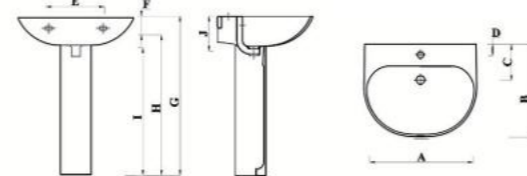

## Concord Basin & Pedestal

Shown: 60cm Basin & Pedestal Displayed with Milano mixer.