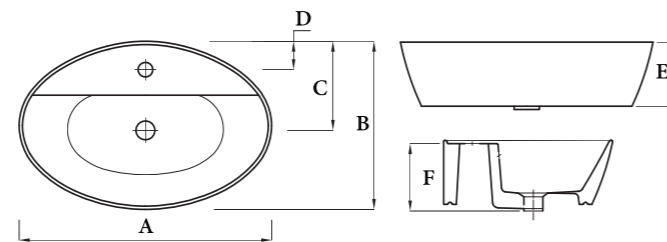

Key product features

- Round modern design.
- Chrome effect overflow ring.

Product dimensions

Size	A	B	C	D	E	F	G	H	J	I
60cm	281	65	700	837	173	61	306	435	181	597

Key product features

- Rimless.
- Luxury design.
- Horizontal outlet.
- Very Powerful Flush.

Key product features

- Ceramic overflow ring.
- 1 tap hole.

Product dimensions

Size	A	B	C	D	E	F
60cm	600	402	213	68	153	161

Product	60cm Basin
One tap hole Code	FS18501B100000
Colour	
Material	Vitreous China
DOP	WBVC2
Standard	EN 14688-CL15
Estimated Weight (Kg)	15
Full pedestal	FS185110000000
Semi pedestal	N/A
CAD download	✓
Wall mounted	Basin fixes to wall - screws not supplied

Product	Pan	Cistern	Seat Cover
Code	WC P FS185211100000	FS185313100000	FC100102140000
Colour			
Material	Vitreous China		Polypropylene
DOP	WCC1		
Inlet	Two bottom inlet		
Sprayer	With Spr. Hole		
Estimated Weight (Kg)	28	12	1
Flushing mechanism	Dual flush push button		
Flushing volume	6L		
CAD download	✓	✓	N/A
Standard	EN997-CL1-6-VRII+CL2		

Product	60cm Basin
One tap hole Code	FS18505B140000
Colour	
Material	Fireclay
DOP	WBFC2
Standard	EN 14688-CL15
Estimated Weight (Kg)	11
CAD download	✓