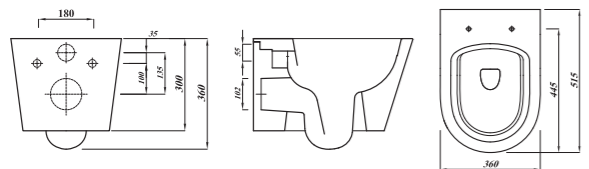

Concord Basin & Pedestal

Shown: 60cm Basin & Pedestal Displayed with Milano mixer.