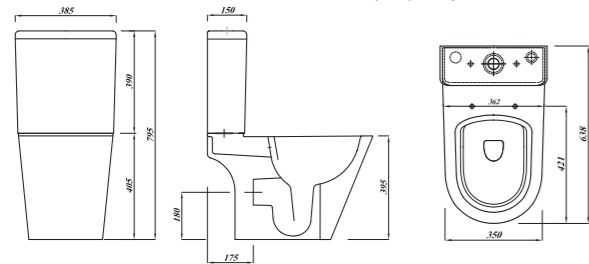

Elegance Round Back To Wall Toilet

Shown : Coupled WC Suite, available with douche, available in (P) trap.