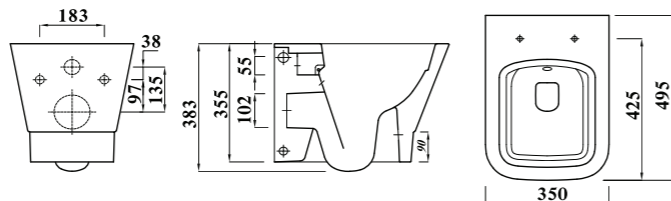

Key product features

- Elegant style.
- Rimless.
- Very Powerful Flush.

Product	Pan	Cistern	Seat Cover
Code	WC WH FS1RT25A100000	FC10070005ZZ00	FC100112030001
Colour			
Material	Vitreous China	Urea	
DOP	WCC1		
Inlet	Two bottom inlet		
Sprayer	With Spr. Hole		
Estimated Weight (Kg)	23	12	3
Flushing mechanism	Dual flush push button		
Flushing volume	6L		
CAD download	✓	✓	N/A
Standard	EN997-CL1-6/4A+CL2