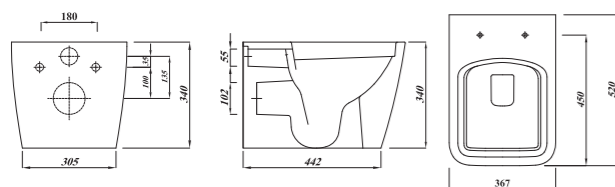

## Elegance Basin & Pedestal

Shown: 60cm Basin & Pedestal Displayed with Milano mixer.