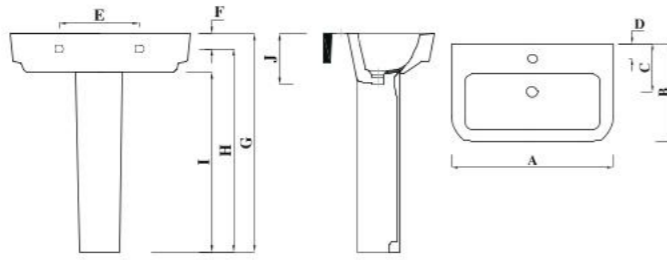

Wrapped Sets - Matrix Square Range

Matrix Basin with Pedestal

Shown: 65cm Basin & Pedestal.

Key product features

- Modern design.
- Chrome effect overflow ring.

Product dimensions

Size	A	B	C	D	E	F	G	H	I	J
65cm	653	445	205	68	284	67	820	753	655	195

Matrix Square Combination

Shown : Close Coupled WC Suite, available with douche, available in (P) trap.

Key product features

- Luxury design.
- Very Powerful Flush.
- Horizontal outlet.
- Rimless.

Matrix Square Wall Hung

Shown: Wall Hung WC, available on (P) trap. Available with or without douche.

Key product features

- Luxury design.
- Rimless.
- Very Powerful Flush.
- Horizontal outlet.

Product	65cm Basin
One tap hole Code	FS1380NC100000
Colour	
Material	Fireclay
DOP	WBFC2
Standard	EN 14688-CL15
Estimated Weight (Kg)	20
Full pedestal	FS12Q16000000
Semi pedestal	FS11112000000
CAD download	☒
Wall mounted	Basin fixes to wall - screws are included and chrome overflow trim

Product	Pan	Cistern	Seat Cover
Code	WC P FS11N2SA1Y0000	FS11N3E3100000	FC100112140000
Colour			
Material	Vitreous China	Urea	
DOP	WCC1		
Inlet	Two bottom inlet		
Sprayer	With Spr. Hole		
Estimated Weight (Kg)	26	12	2
Flushing mechanism	Dual flush push button		
Flushing volume	6L		
CAD download	☒	☒	N/A
Standard	EN997-CL1-6-VRII+CL2		

Product	Pan	Cistern	Seat Cover
Code	WC WH FS11N2TA1Y0000	FC10025001ZZ01	FC100112030001
Colour			
Material	Vitreous China	Urea	
DOP	WCWH1		
Inlet	One bottom inlet		
Sprayer	With Spr. Hole		
Estimated Weight (Kg)	22	11	3
Flushing mechanism	Dual flush push button		
Flushing volume	6L		
CAD download	☒	☒	N/A
Standard	EN997-CL1-6A+CL2