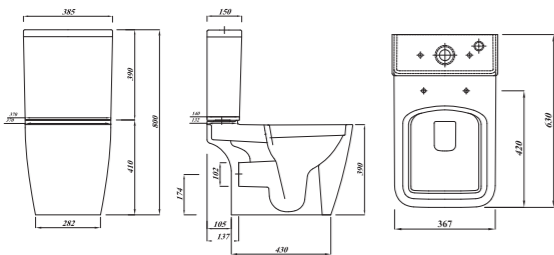

Elegance Square Back To Wall Toilet

Shown : Coupled WC Suite, available with douche, available in (P) trap.