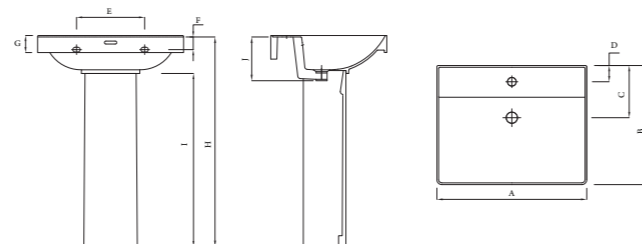

## Elegance Basin & Pedestal

Shown: 60cm Basin & Pedestal Displayed with Milano mixer.