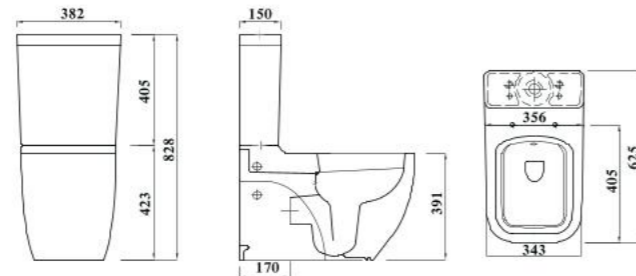

Wrapped Sets - Matrix Square Range

Matrix Basin with Pedestal

Shown: 65cm Basin & Pedestal.

Key product features

- Modern design.
- Chrome effect overflow ring.

Product dimensions

Size	A	B	C	D	E	F	G	H	I	J
65cm	653	445	205	68	284	67	820	753	655	195

Matrix Square Combination

Shown : Close Coupled WC Suite, available with douche, available in (P) trap.

Key product features

- Luxury design.
- Very Powerful Flush.
- Horizontal outlet.
- Rimless.

Matrix Square Wall Hung

Shown: Wall Hung WC, available on (P) trap. Available with or without douche.

Key product features

- Luxury design.
- Rimless.
- Very Powerful Flush.
- Horizontal outlet.

Product	65cm Basin
One tap hole Code	FS1380NC100000
Colour	
Material	Fireclay
DOP	WBFC2
Standard	EN 14688-CL15
Estimated Weight (Kg)	20
Full pedestal	FS12Q16000000
Semi pedestal	FS11112000000
CAD download	☒
Wall mounted	Basin fixes to wall - screws are included and chrome overflow trim

Product	Pan	Cistern	Seat Cover
Code	WC P FS11N2SA1Y0000	FS11N3E3100000	FC100112140000
Colour			
Material	Vitreous China	Urea	
DOP	WCC1		
Inlet	Two bottom inlet		
Sprayer	With Spr. Hole		
Estimated Weight (Kg)	26	12	2
Flushing mechanism	Dual flush push button		
Flushing volume	6L		
CAD download	☒	☒	N/A
Standard	EN997-CL1-6-VRII+CL2		

Product	Pan	Cistern	Seat Cover
Code	WC WH FS11N2TA1Y0000	FC10025001ZZ01	FC100112030001
Colour			
Material	Vitreous China	Urea	
DOP	WCWH1		
Inlet	One bottom inlet		
Sprayer	With Spr. Hole		
Estimated Weight (Kg)	22	11	3
Flushing mechanism	Dual flush push button		
Flushing volume	6L		
CAD download	☒	☒	N/A
Standard	EN997-CL1-6A+CL2